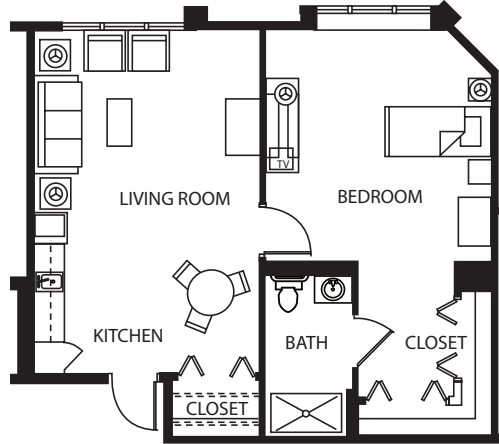

ASSISTED LIVING | SUITES

STUDIO
307-308 SQ FT

STUDIO DELUXE
340 SQ FT

ONE BEDROOM
539 SQ FT

All square footage is approximate & subject to availability.

B

BRANDYWINE

LITCHFIELD

ASSISTED LIVING AND MEMORY CARE

19 CONSTITUTION WAY

LITCHFIELD, CT 06759

860.567.9500

RUI.NET

 @BRANDYWINEATLITCHFIELD

ASSISTED LIVING | SUITES

ONE BEDROOM DELUXE
604 SQ FT

ONE BEDROOM GRAND
635-659 SQ FT

**ONE BEDROOM GRAND
WITH TWO BATHS**
615 SQ FT

TWO BEDROOM
881 & 996 SQ FT

All square footage is approximate & subject to availability.

B

BRANDYWINE

LITCHFIELD
ASSISTED LIVING AND MEMORY CARE