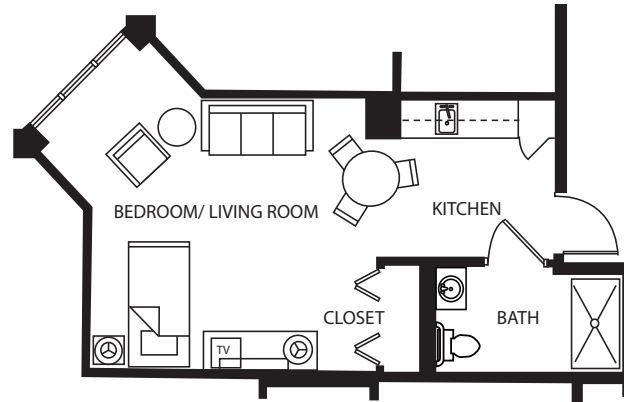

ASSISTED LIVING | SUITES

STUDIO
307-308 SQ FT

STUDIO DELUXE
340 SQ FT

ONE BEDROOM
539 SQ FT

All square footage is approximate & subject to availability.

B

BRANDYWINE

LITCHFIELD

ASSISTED LIVING AND MEMORY CARE

19 CONSTITUTION WAY

LITCHFIELD, CT 06759

860.567.9500

RUI.NET

 @BRANDYWINEATLITCHFIELD

ASSISTED LIVING | SUITES

ONE BEDROOM DELUXE
604 SQ FT

ONE BEDROOM GRAND
635-659 SQ FT

**ONE BEDROOM GRAND
WITH TWO BATHS**
615 SQ FT

TWO BEDROOM
881 & 996 SQ FT

All square footage is approximate & subject to availability.

B

BRANDYWINE

LITCHFIELD
ASSISTED LIVING AND MEMORY CARE