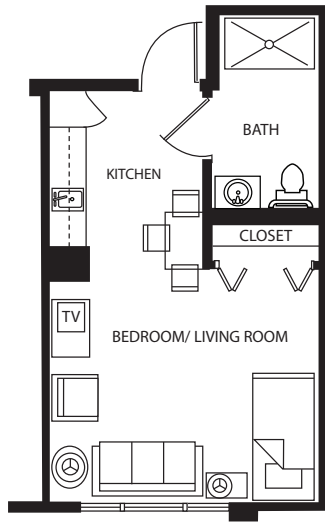

ASSISTED LIVING | SUITES

STUDIO
307-308 SQ FT

STUDIO DELUXE
340 SQ FT

ONE BEDROOM
539 SQ FT

All square footage is approximate & subject to availability.

B

BRANDYWINE

LITCHFIELD

ASSISTED LIVING AND MEMORY CARE

19 CONSTITUTION WAY

LITCHFIELD, CT 06759

860.567.9500

RUI.NET

 @BRANDYWINEATLITCHFIELD

ASSISTED LIVING | SUITES

ONE BEDROOM DELUXE
604 SQ FT

ONE BEDROOM GRAND
635-659 SQ FT

**ONE BEDROOM GRAND
WITH TWO BATHS**
615 SQ FT

TWO BEDROOM
881 & 996 SQ FT

All square footage is approximate & subject to availability.

B

BRANDYWINE

LITCHFIELD
ASSISTED LIVING AND MEMORY CARE