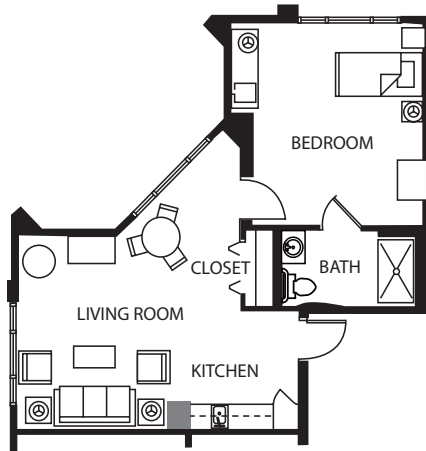

ASSISTED LIVING | SUITES

STUDIO
307-308 SQ FT

STUDIO DELUXE
340 SQ FT

ONE BEDROOM
539 SQ FT

All square footage is approximate & subject to availability.

B

BRANDYWINE

LITCHFIELD

ASSISTED LIVING AND MEMORY CARE

19 CONSTITUTION WAY

LITCHFIELD, CT 06759

860.567.9500

RUI.NET

 @BRANDYWINEATLITCHFIELD

ASSISTED LIVING | SUITES

ONE BEDROOM DELUXE
604 SQ FT

ONE BEDROOM GRAND
635-659 SQ FT

**ONE BEDROOM GRAND
WITH TWO BATHS**
615 SQ FT

TWO BEDROOM
881 & 996 SQ FT

All square footage is approximate & subject to availability.

B

BRANDYWINE

LITCHFIELD
ASSISTED LIVING AND MEMORY CARE