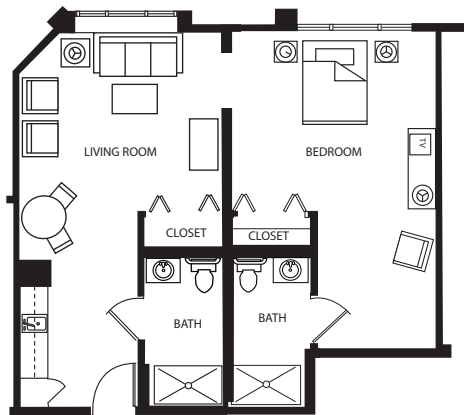

ASSISTED LIVING | SUITES

STUDIO
307-308 SQ FT

STUDIO DELUXE
340 SQ FT

ONE BEDROOM
539 SQ FT

All square footage is approximate & subject to availability.

B

BRANDYWINE

LITCHFIELD

ASSISTED LIVING AND MEMORY CARE

19 CONSTITUTION WAY

LITCHFIELD, CT 06759

860.567.9500

RUI.NET

 @BRANDYWINEATLITCHFIELD

ASSISTED LIVING | SUITES

ONE BEDROOM DELUXE
604 SQ FT

ONE BEDROOM GRAND
635-659 SQ FT

**ONE BEDROOM GRAND
WITH TWO BATHS**
615 SQ FT

TWO BEDROOM
881 & 996 SQ FT

All square footage is approximate & subject to availability.

B

BRANDYWINE

LITCHFIELD
ASSISTED LIVING AND MEMORY CARE