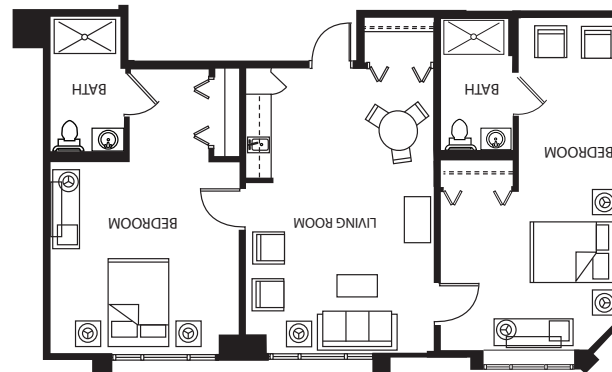

ASSISTED LIVING | SUITES

STUDIO
307-308 SQ FT

STUDIO DELUXE
340 SQ FT

ONE BEDROOM
539 SQ FT

All square footage is approximate & subject to availability.

B

BRANDYWINE

LITCHFIELD

ASSISTED LIVING AND MEMORY CARE

19 CONSTITUTION WAY

LITCHFIELD, CT 06759

860.567.9500

RUI.NET

 @BRANDYWINEATLITCHFIELD

ASSISTED LIVING | SUITES

ONE BEDROOM DELUXE
604 SQ FT

ONE BEDROOM GRAND
635-659 SQ FT

**ONE BEDROOM GRAND
WITH TWO BATHS**
615 SQ FT

TWO BEDROOM
881 & 996 SQ FT

All square footage is approximate & subject to availability.

B

BRANDYWINE

LITCHFIELD
ASSISTED LIVING AND MEMORY CARE