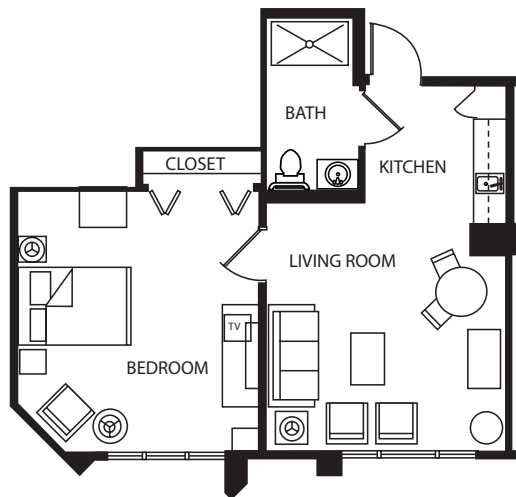

ASSISTED LIVING | SUITES

STUDIO
307-308 SQ FT

STUDIO DELUXE
340 SQ FT

ONE BEDROOM
539 SQ FT

All square footage is approximate & subject to availability.

B

BRANDYWINE

LITCHFIELD

ASSISTED LIVING AND MEMORY CARE

19 CONSTITUTION WAY

LITCHFIELD, CT 06759

860.567.9500

RUI.NET

 @BRANDYWINEATLITCHFIELD

ASSISTED LIVING | SUITES

ONE BEDROOM DELUXE
604 SQ FT

ONE BEDROOM GRAND
635-659 SQ FT

**ONE BEDROOM GRAND
WITH TWO BATHS**
615 SQ FT

TWO BEDROOM
881 & 996 SQ FT

All square footage is approximate & subject to availability.

B

BRANDYWINE

LITCHFIELD
ASSISTED LIVING AND MEMORY CARE